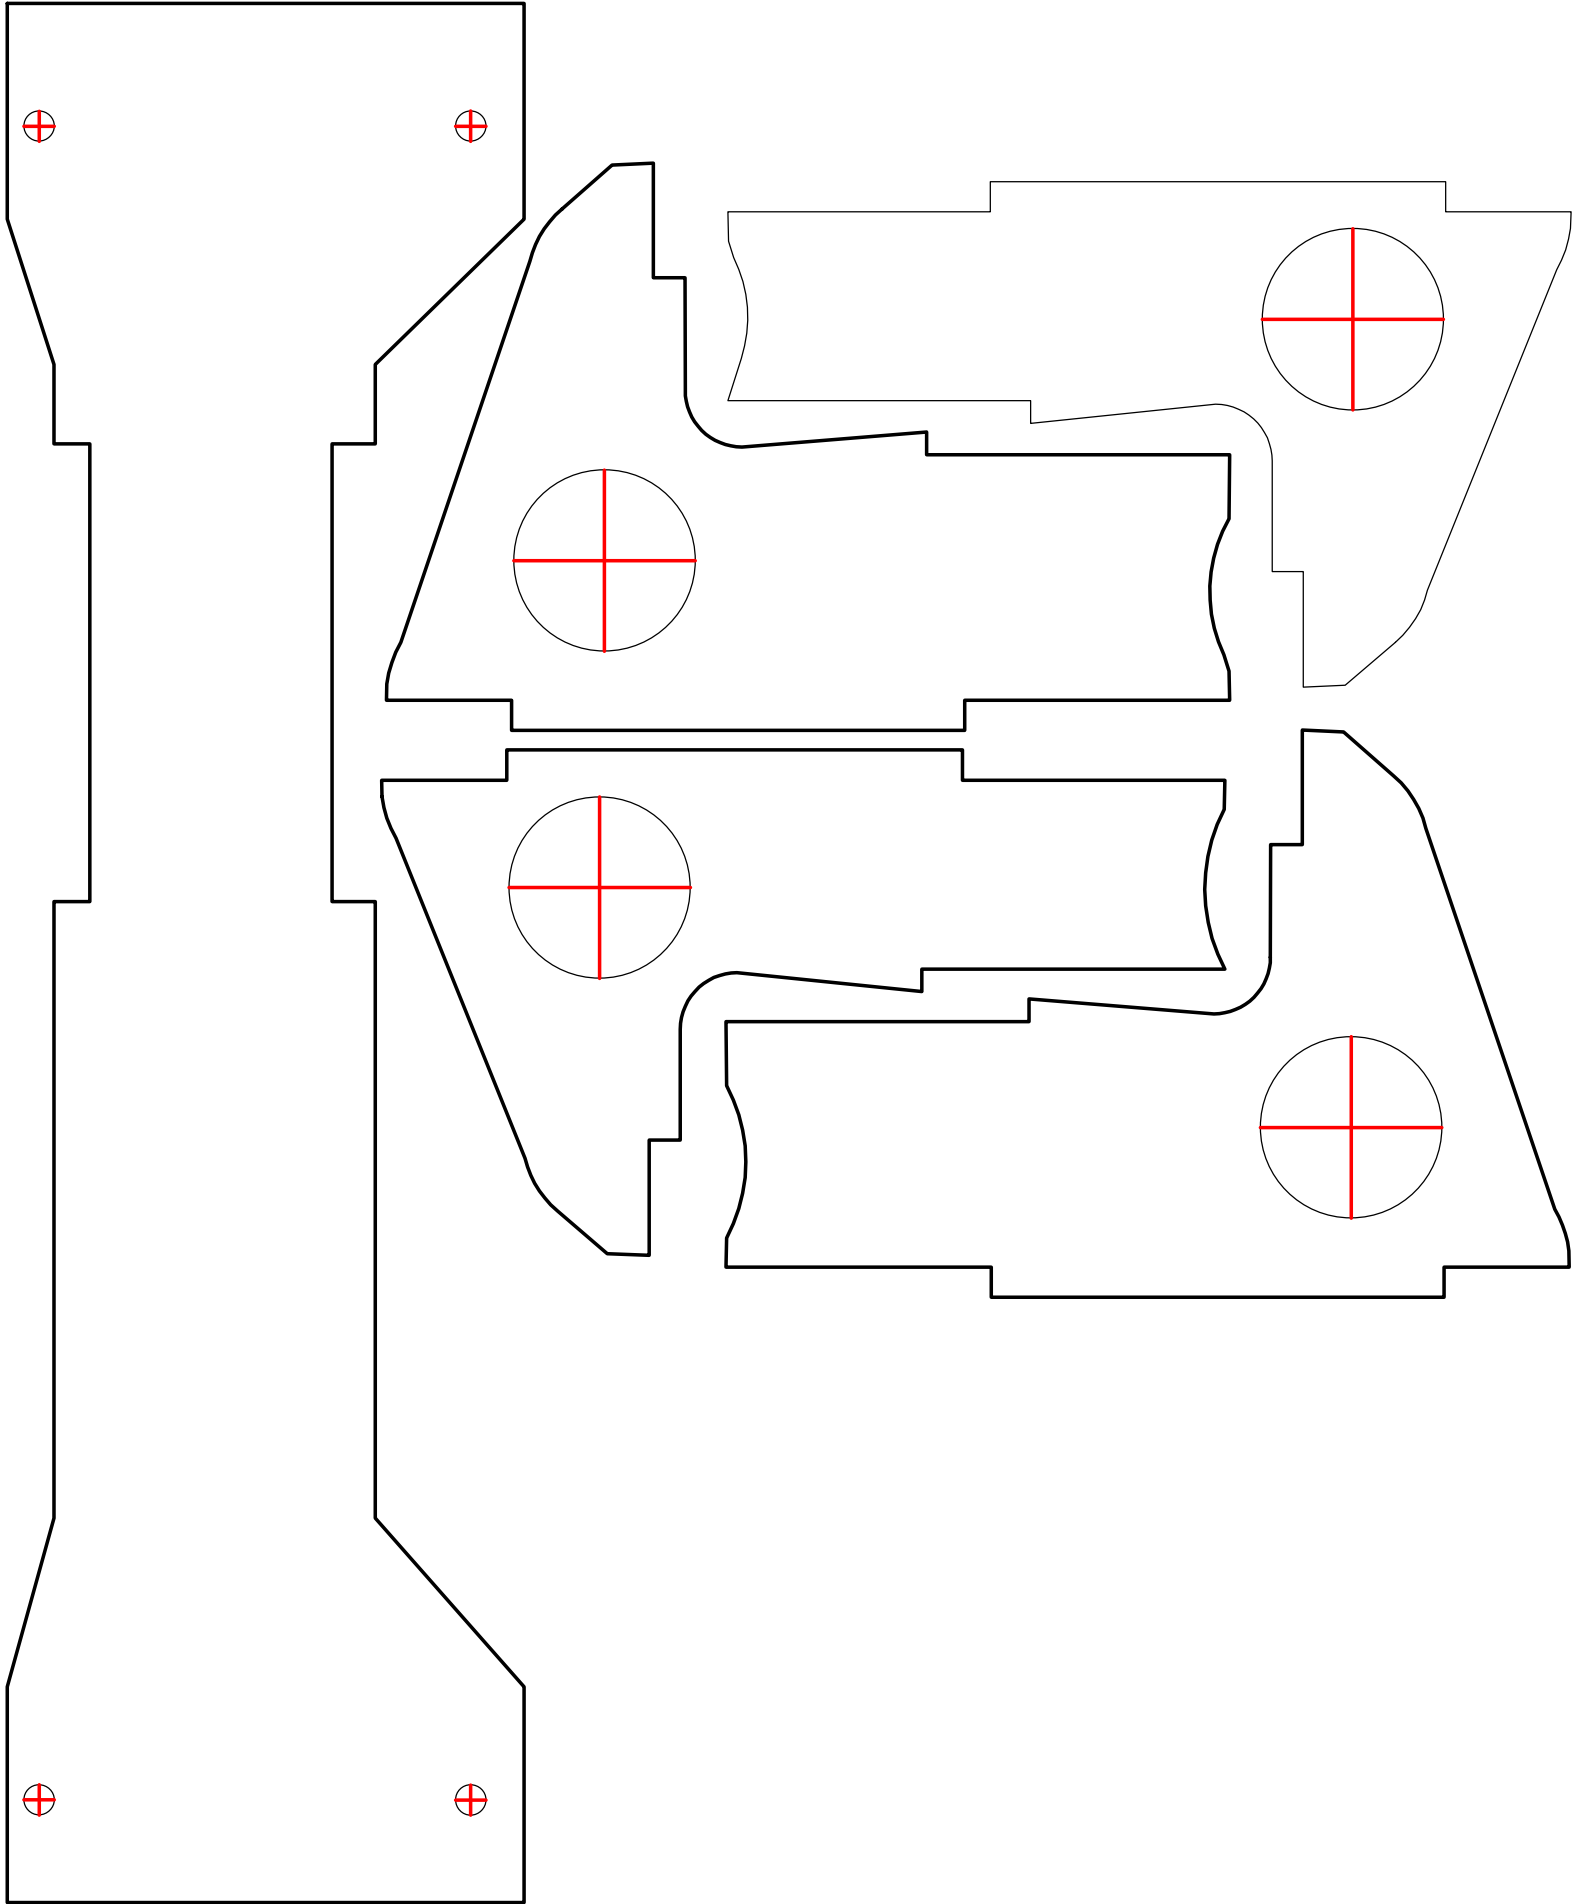

ROV Exterior Panels - V9
Material: 4 or 5mm Thick Acrylic
Scale 1:1 When Printed Unscaled on A3
Page 1 of 2

ROV Exterior Panels - V9
Material: 4 or 5mm Thick Acrylic
Scale 1:1 When Printed Unscaled on A3
Page 2 of 2

ROV Interior Panels
Material: 3mm Thick Acrylic
Scale 1:1 When Printed Unscaled on A3
Page 1 of 2

ROV Interior Panels
Material: 3mm Thick Acrylic
Scale 1:1 When Printed Unscaled on A3
Page 2 of 2