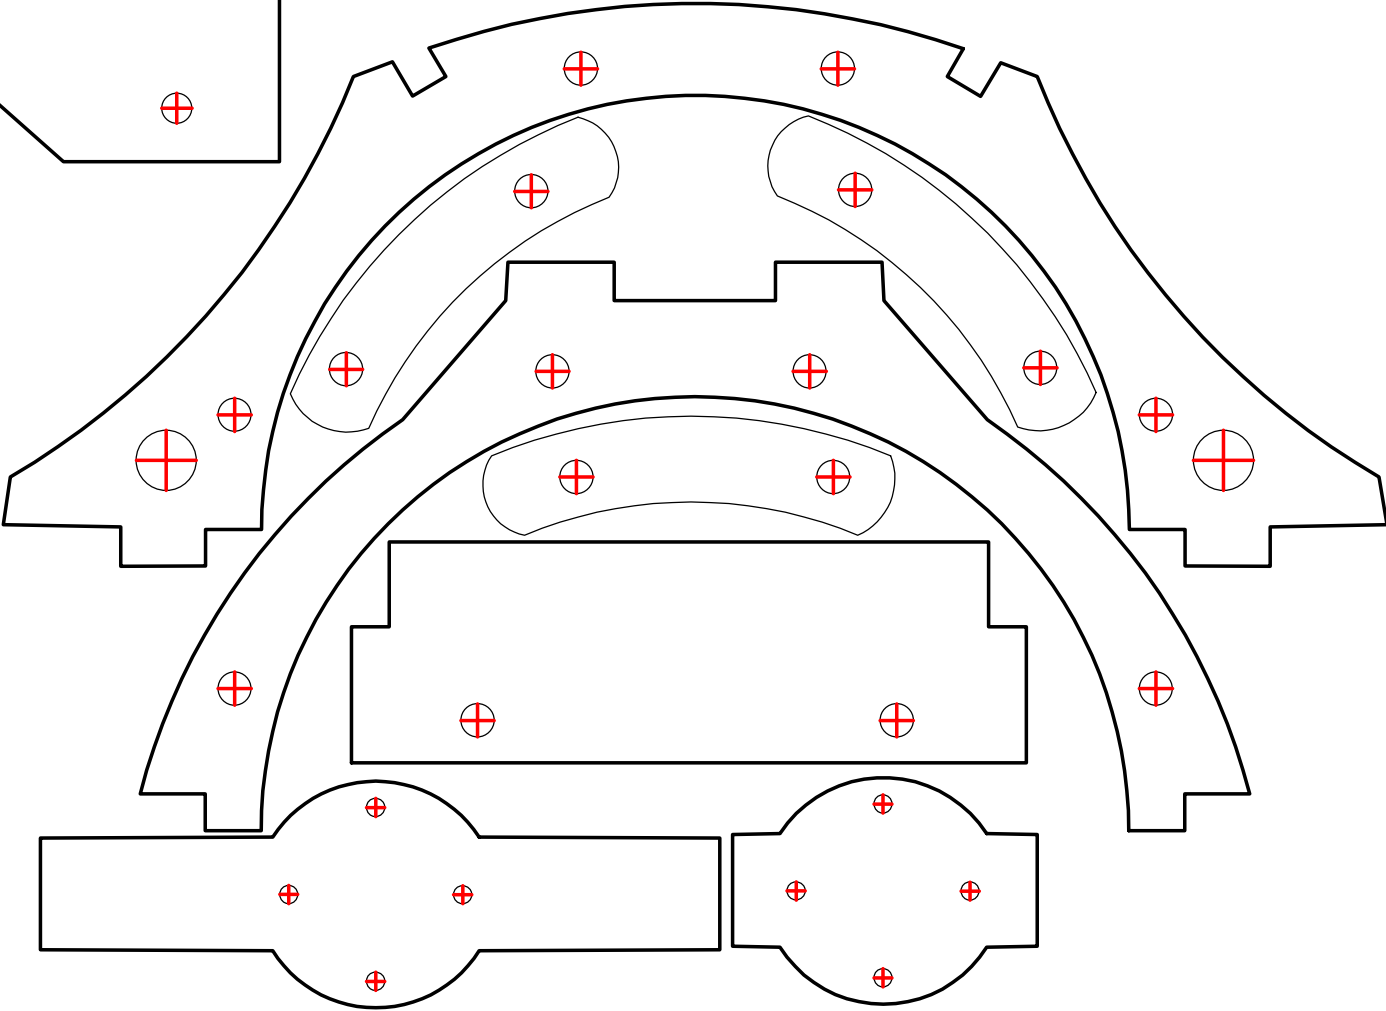

ROV Exterior Panels - V9
Material: 4 or 5mm Thick Acrylic
Scale 1:1 When Printed Unscaled on A3
Page 1 of 2

ROV Exterior Panels - V9
Material: 4 or 5mm Thick Acrylic
Scale 1:1 When Printed Unscaled on A3
Page 2 of 2

ROV Interior Panels
Material: 3mm Thick Acrylic
Scale 1:1 When Printed Unscaled on A3
Page 1 of 2

ROV Interior Panels
Material: 3mm Thick Acrylic
Scale 1:1 When Printed Unscaled on A3
Page 2 of 2