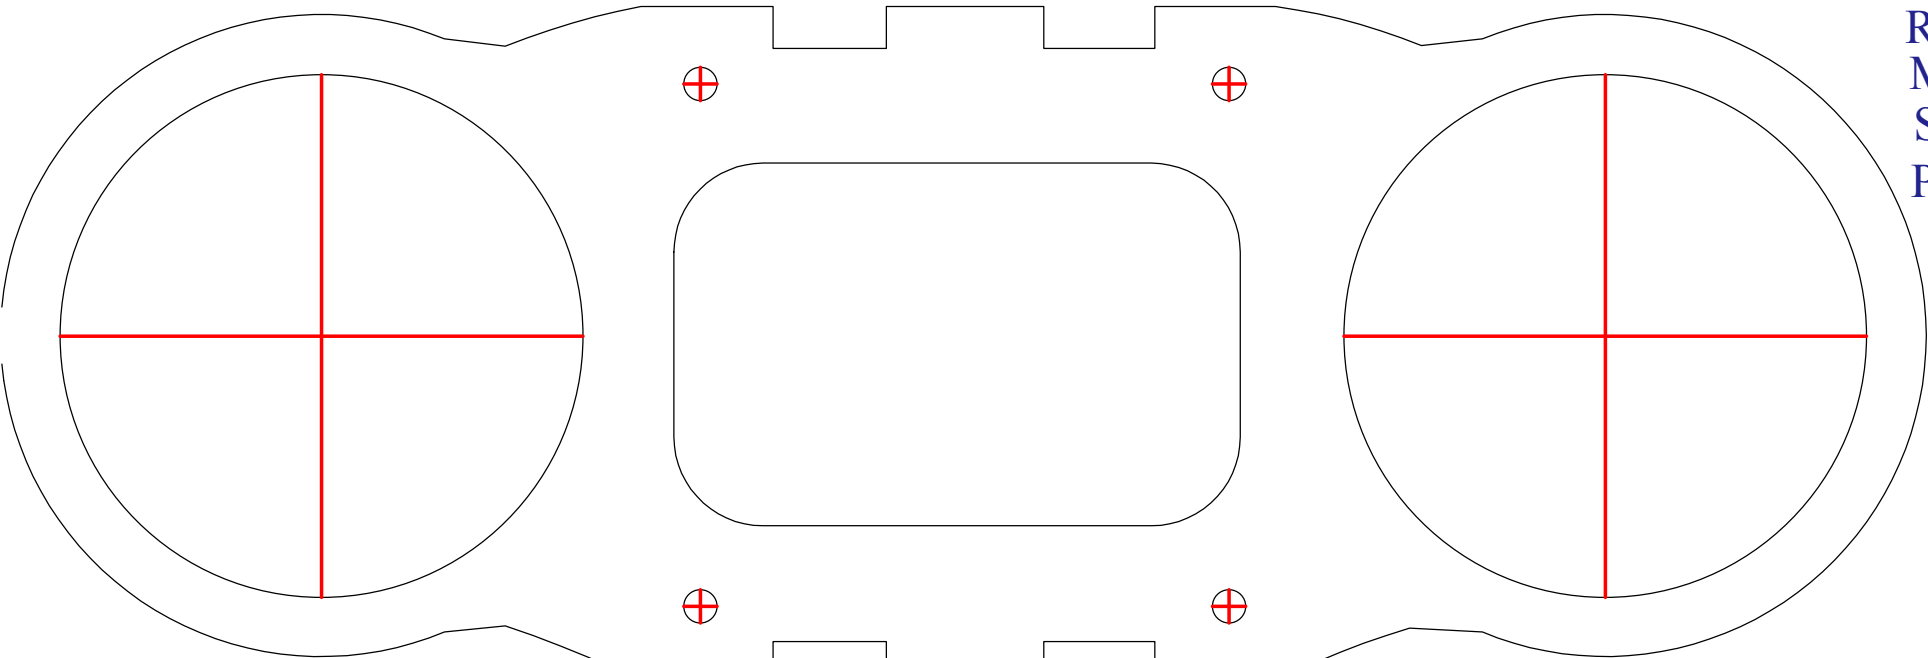

ROV Exterior Panels - V9
Material: 4 or 5mm Thick Acrylic
Scale 1:1 When Printed Unscaled on A3
Page 1 of 2

ROV Exterior Panels - V9
Material: 4 or 5mm Thick Acrylic
Scale 1:1 When Printed Unscaled on A3
Page 2 of 2

ROV Interior Panels
Material: 3mm Thick Acrylic
Scale 1:1 When Printed Unscaled on A3
Page 1 of 2

ROV Interior Panels
Material: 3mm Thick Acrylic
Scale 1:1 When Printed Unscaled on A3
Page 2 of 2