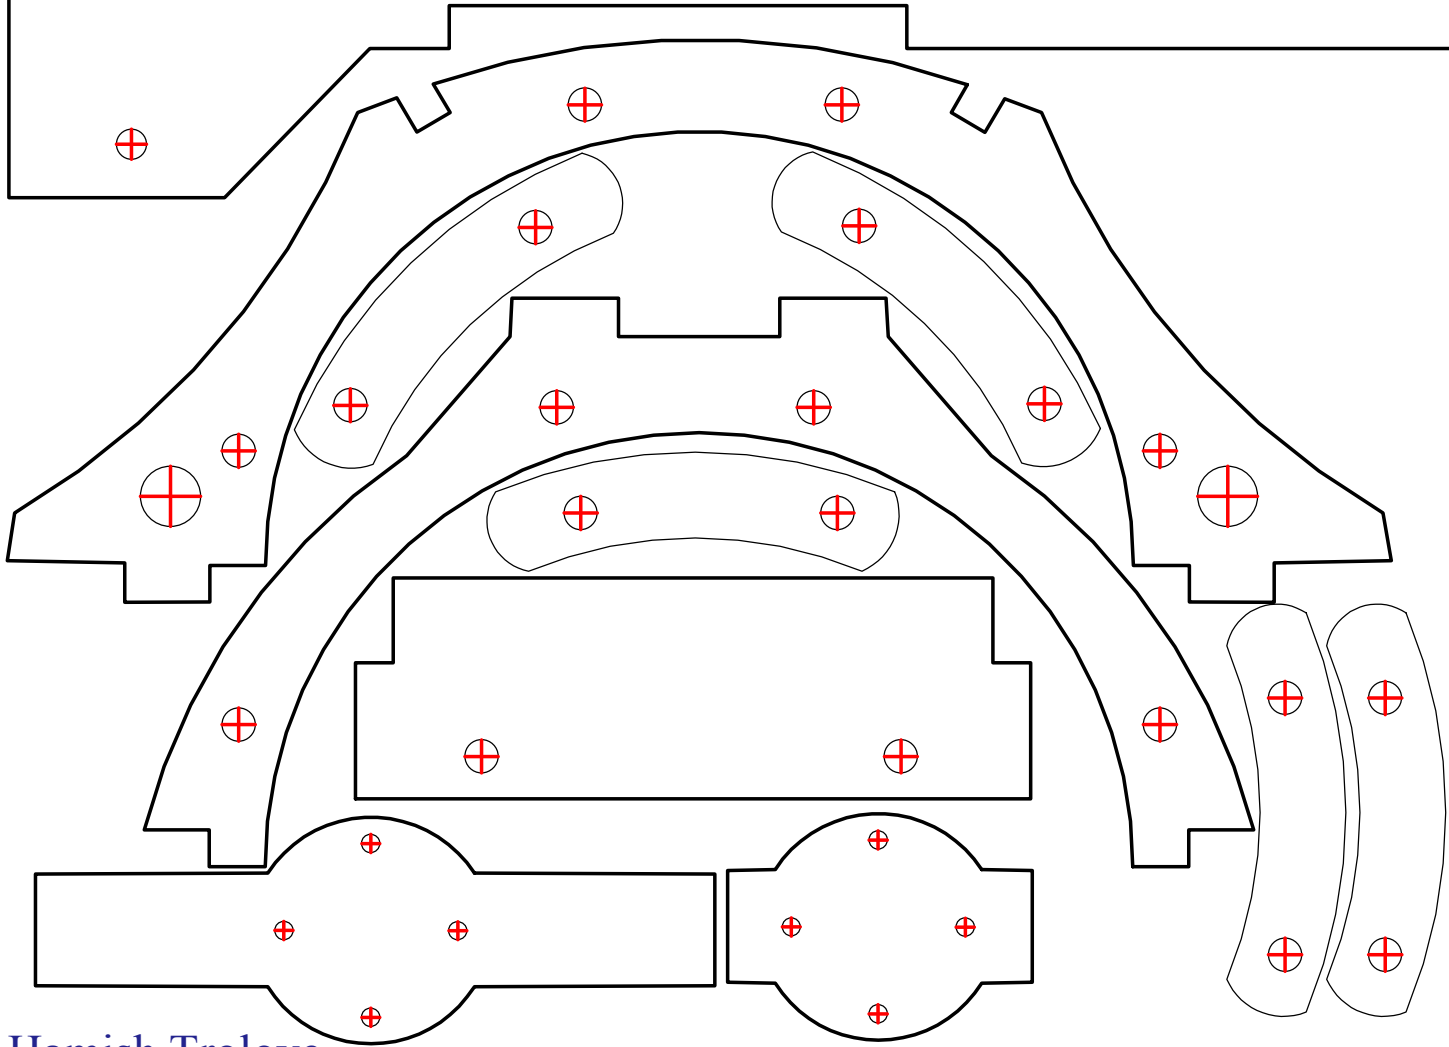

ROV Exterior Panels - V9
Material: 4 or 5mm Thick Acrylic
Scale 1:1 When Printed Unscaled on A3
Page 1 of 2

ROV Exterior Panels - V9
Material: 4 or 5mm Thick Acrylic
Scale 1:1 When Printed Unscaled on A3
Page 2 of 2

ROV Interior Panels
Material: 3mm Thick Acrylic
Scale 1:1 When Printed Unscaled on A3
Page 1 of 2

ROV Interior Panels
Material: 3mm Thick Acrylic
Scale 1:1 When Printed Unscaled on A3
Page 2 of 2